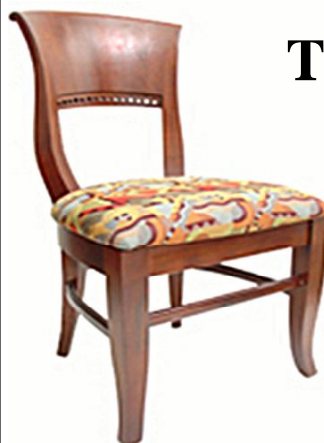

Library Chair $82/ea.

Available in Cherry Finish
Many Colors

Available for Seats
Overall Height 33.75" ★
18.5" Seat Height
Seat Width 17.5"
Seat Depth 17"

Model: 525