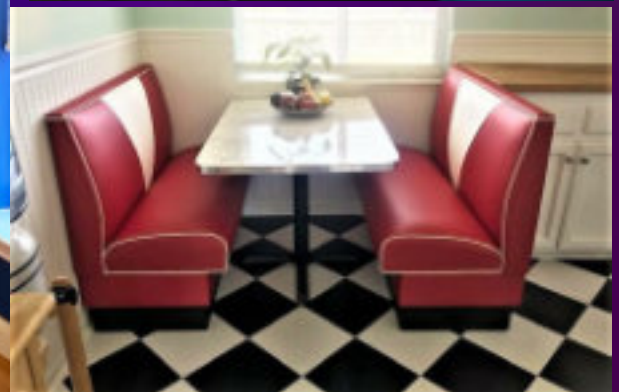

Retro Furniture Specialists

Color Charts Inside! Call Now! 901-873-2071

Restaurant Equipment Warehouse

2023

Booth Catalog

Booths - Tables
Chairs - Stools
Waiting Benches

RESTAURANT EQUIPMENT WAREHOUSE
901-873-2071

Table of Contents

Single and Double Booths.....	3-4
Waiting Benches.....	4
Booth Sets (2 benches and a table).....	5-6
Chairs.....	6
Bar Stools.....	6
Booth Sets (2 benches and a table).....	5
Chairs.....	6
Floor Mount Stools.....	6
Standard Grade 5 Vinyl Colors	7
Premium Grade 6 Vinyl Colors	8-10
Sparkle Vinyl Colors for Booths and Retro Diner Chairs	11
Wilsonart Laminate Choices for Table Tops.....	12
Formica Laminate Choices for Table Tops	13
Aluminum Edge Tables	14
Bar Height Tables	14
Bucket Seat Stools.....	14
T-Molding Tables.....	15
Table Bases.....	15
Payment Types	16
Shipping Details	16
Estimated Build Time	16
Dimensions of Standard Booth Benches	16
Shipping Details	16
Contact Information	16