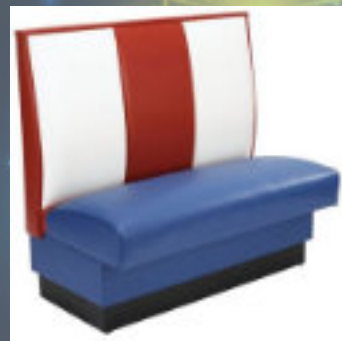

Shown in grade 6
Peacock vinyl

Deluxe Double Banded Back

Singles \$483 Doubles \$723
Grade 6 add 20%

6 Channel Back Vertical

Singles \$446
Doubles \$699
Grade 6, add 20%

The Patriot

Singles \$446
Doubles \$699