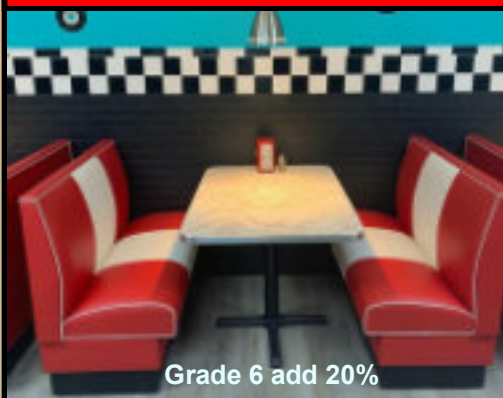

Deluxe Double Banded Back Set

Grade 6 add 20%