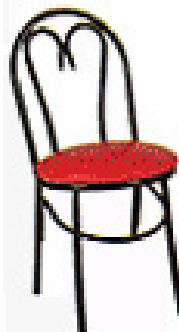

## Library Chairs

Standard  
Padded  
Seat  
**\$69**

O.H. 33.5",  
Seat ht. 19"  
Seat W. 18.5",  
Seat Depth 16.5"

## Banquet Chairs

The Famous Stackable  
1 1/2" Padded Seat

**\$17.95**

Available in  
black, green,  
wine & red

## Sweet Heart Chairs

Standard  
Padded  
Seat  
**\$39**

O.H. 34.5",  
Seat Ht. 18.5"  
Seat W. 16",  
Seat Depth 16"